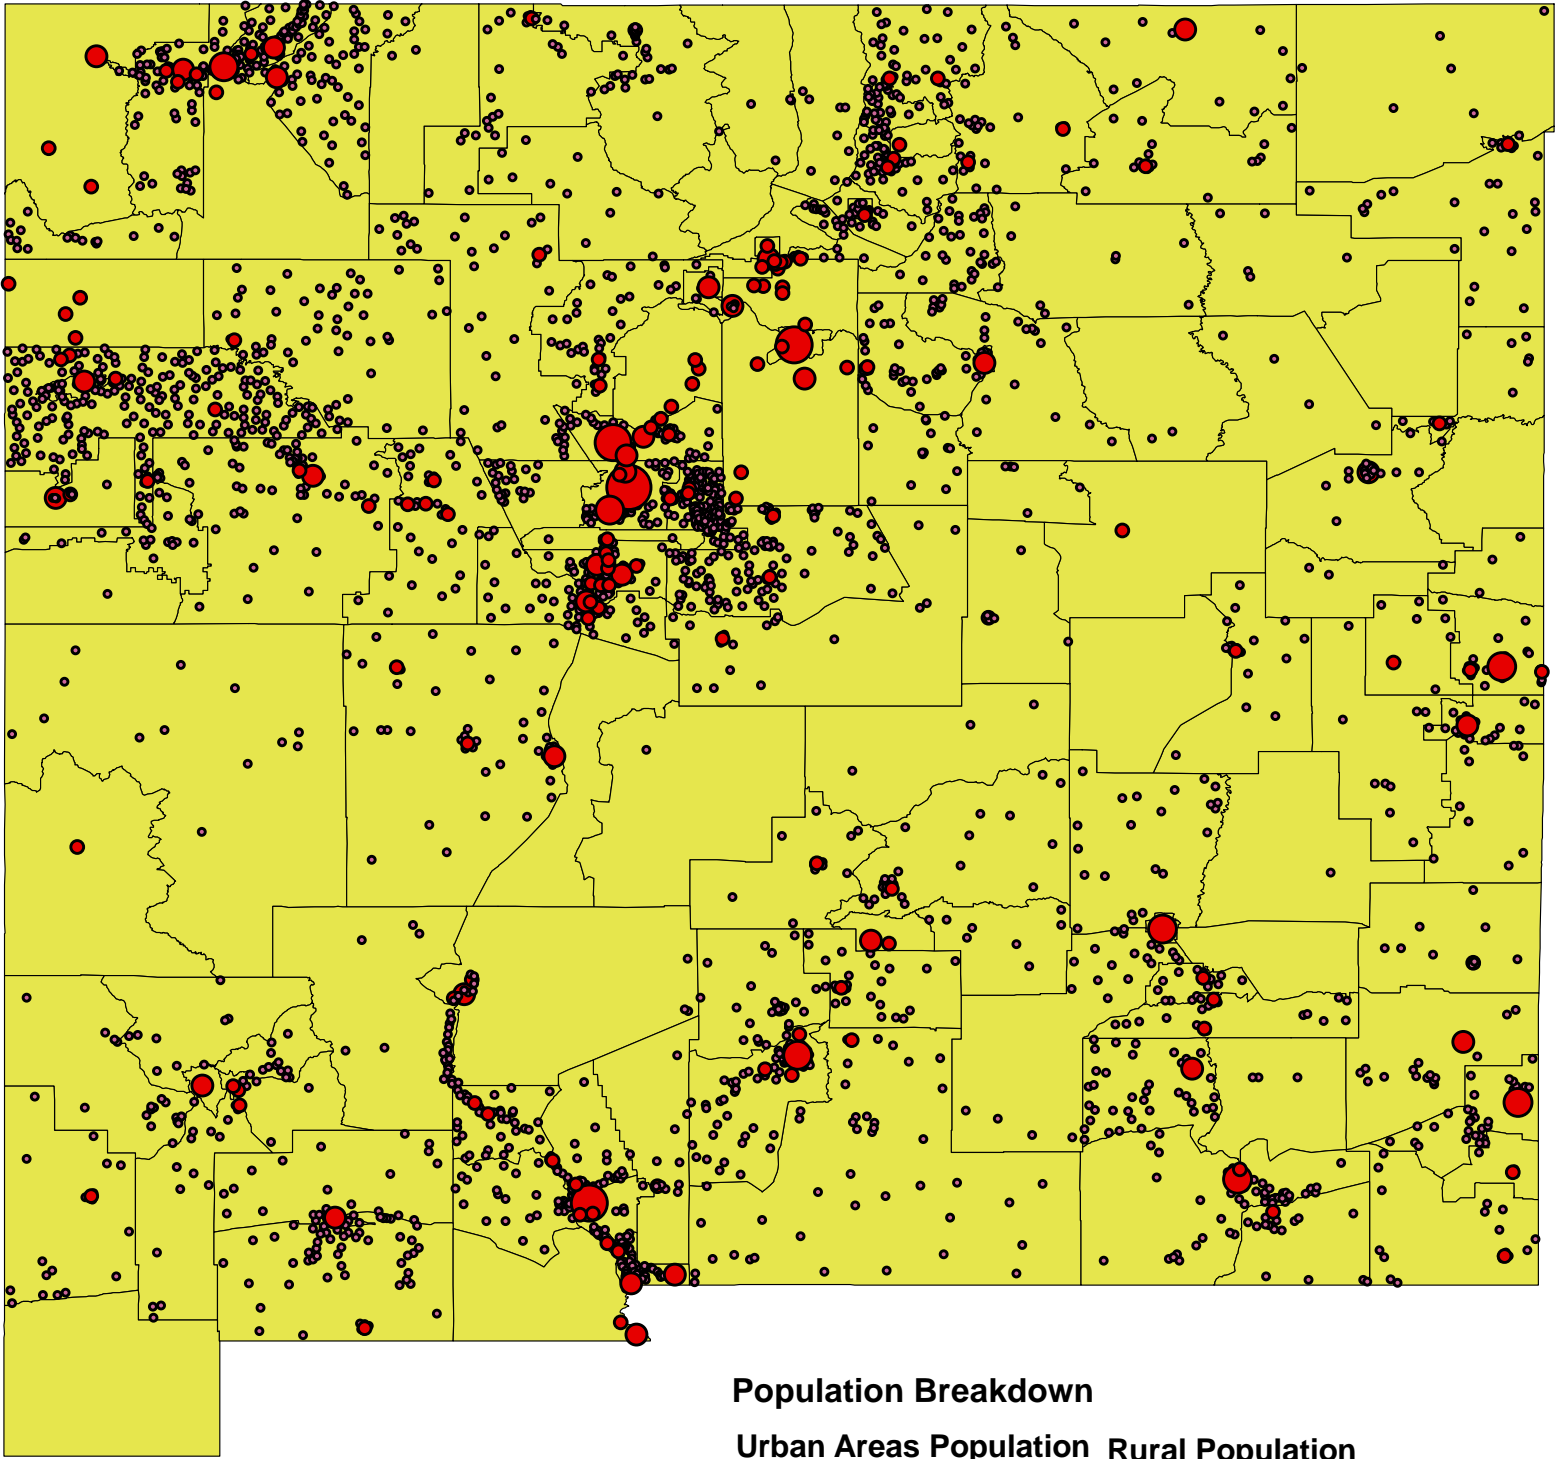

New Mexico Population

Population Breakdown

Urban Areas Population Rural Population

- 387 - 5092
 - 5093 - 20209
 - 20210 - 45293
 - 45294 - 74267
 - 74268 - 448607
- 1 dot equals 125 people
- Census Divisions**
- Subdivisions

Disclaimer: We believe this map to be accurate, however the cartographers are not liable for any damages incurred while using this map.

Rebecca Vizzi
 Danial Lusher
 Nathan Black